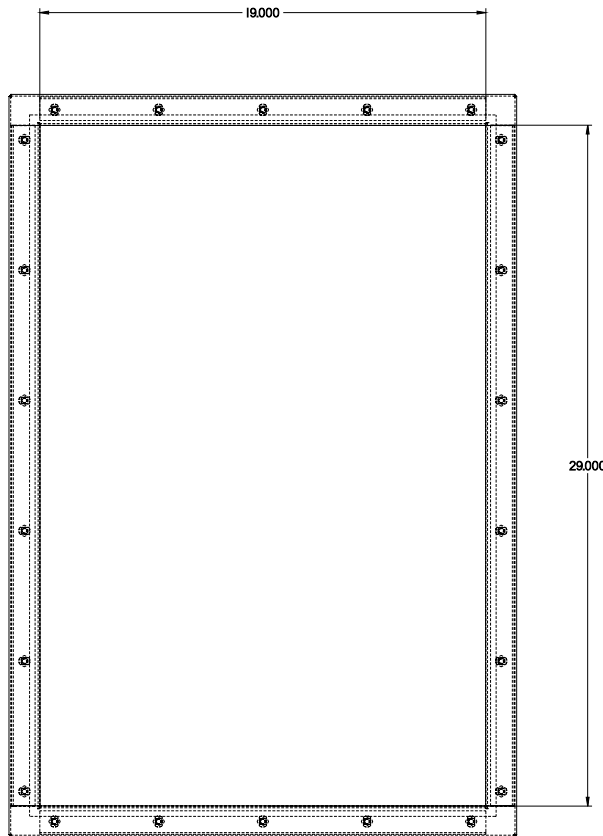

PART No. 1481WNSS42919

for more information visit
www.hammfg.com

Data subject to change without notice

ISOMETRIC VIEW

TOP VIEW

REAR VIEW

FRONT VIEW

SIDE VIEW