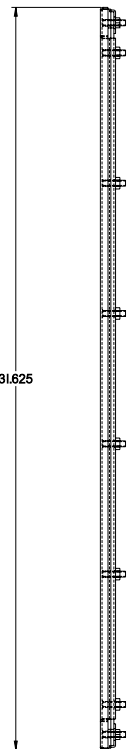

PART No. 1481WNSS42919

for more information visit
www.hammfg.com

Data subject to change without notice

ISOMETRIC VIEW

TOP VIEW

REAR VIEW

FRONT VIEW

SIDE VIEW