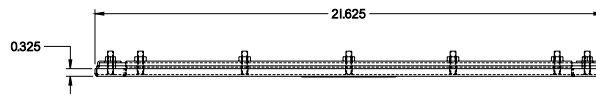

PART No. 1481WNSS42919

for more information visit
www.hammfg.com

Data subject to change without notice

ISOMETRIC VIEW

TOP VIEW

REAR VIEW

FRONT VIEW

SIDE VIEW